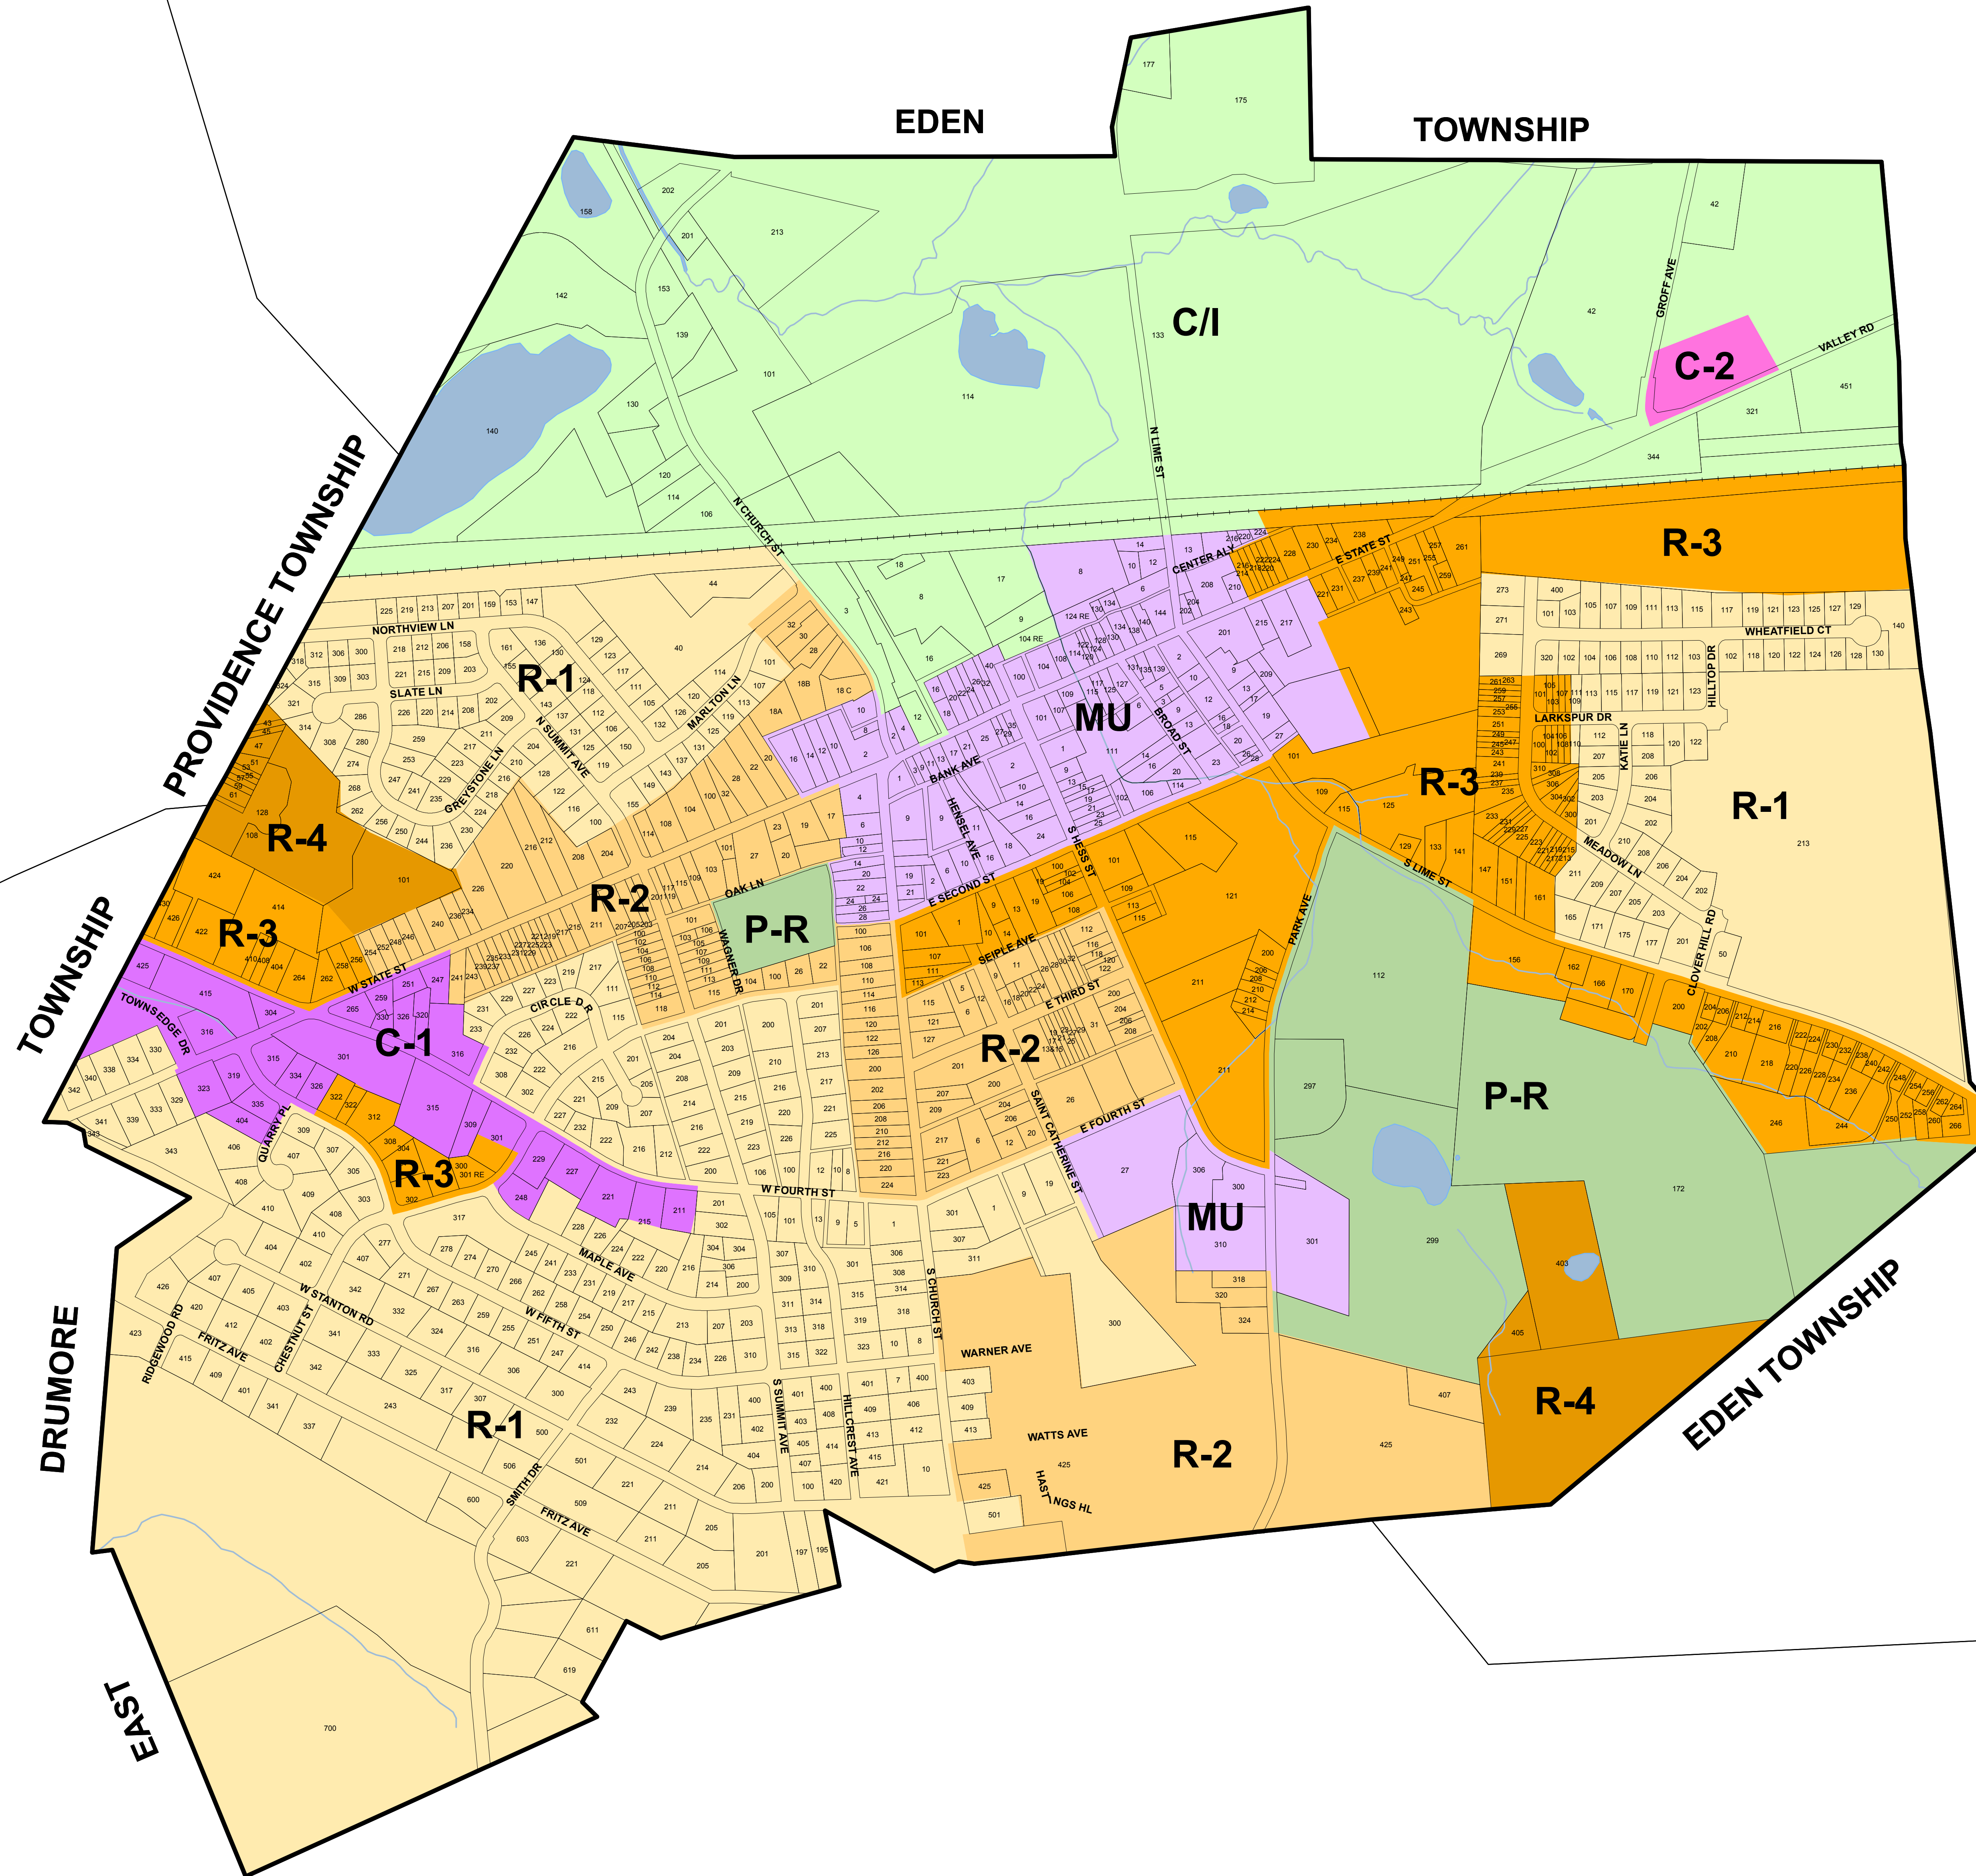

QUARRYVILLE BOROUGH

LEGEND

- Parcels
- Municipal Boundaries
- Railroads
- Water Bodies

ZONING DISTRICTS

- R-1 Residence - Single Family
- R-2 Residence - One & Two Family
- R-3 Residence - Multi Family
- R-4 Residence - Mobile Home Parks & Multi Family
- MU Mixed Use
- C-1 Highway Oriented Business
- C-2 Adult & Highway Commercial
- C/I Commercial/Industrial
- P-R Park & Recreation

ZONING MAP

January 2005

NOT OFFICIAL ZONING MAP